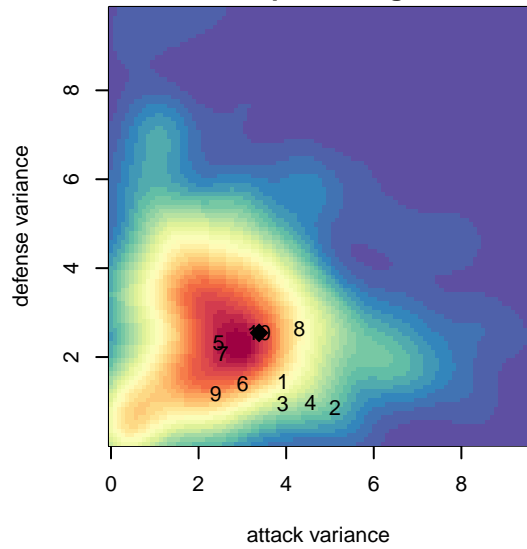

# Eastside FC Red B04

Eastside FC  
 Preston, WA  
 B04 total strength=635  
 attack=0.83 defense=0.38  
 fall league = RCL B04 Div 1  
 spr league = Win RCL B04 Div 1

alt names used:  
 Eastside FC B04 Red  
 Eastside FC B04 Red A  
 Eastside FC B04 Red A  
 Eastside FC B04 Red A

Venues played:  
 2015 Labor Day Cup BU11 Gold  
 2015 RCL B04 Div 1  
 2015 Win RCL B04 Div 1  
 2015 WYS Presidents Cup B04 Division 1

**attack and defense variance (black dot)  
relative to other teams  
and top 10 in region**