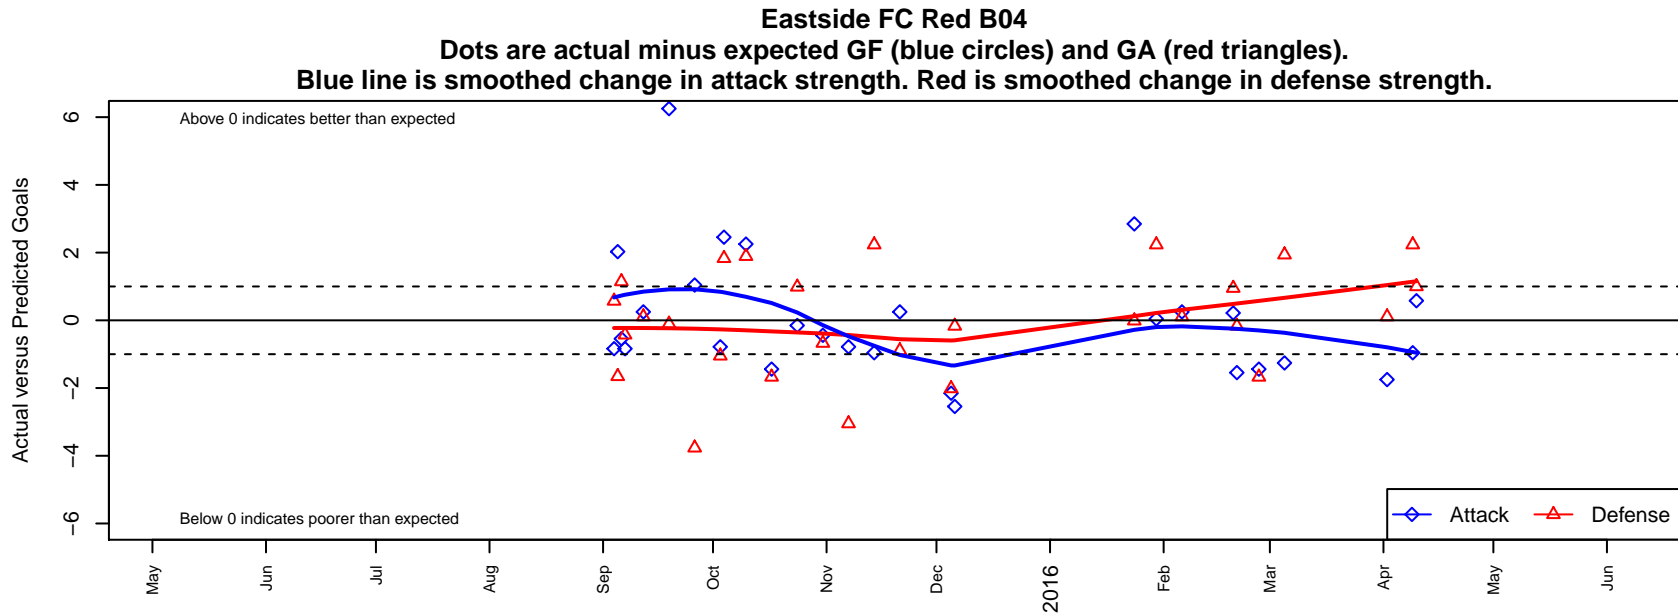

**attack and defense variance (black dot)
relative to other teams
and top 10 in region**

**attack and defense rating
relative to others at age
and all opponents in last 13 months**

Eastside FC Red B04

Eastside FC
Preston, WA
B04 total strength=635
attack=0.83 defense=0.38
fall league = RCL B04 Div 1
spr league = Win RCL B04 Div 1

alt names used:
Eastside FC B04 Red
Eastside FC B04 Red A
Eastside FC B04 Red A
Eastside FC B04 Red A

Venues played:
2015 Labor Day Cup BU11 Gold
2015 RCL B04 Div 1
2015 Win RCL B04 Div 1
2015 WYS Presidents Cup B04 Division 1