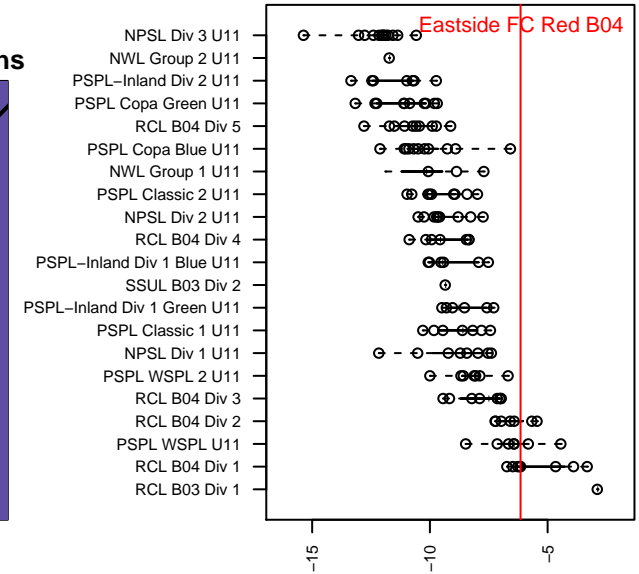

**attack and defense rating
relative to others at age
and all opponents in last 13 months**