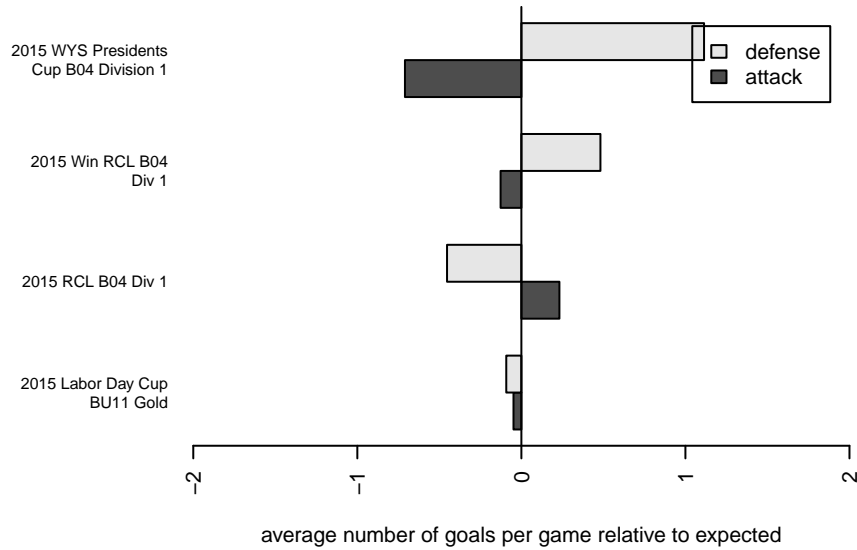

Performance relative to 13 month average