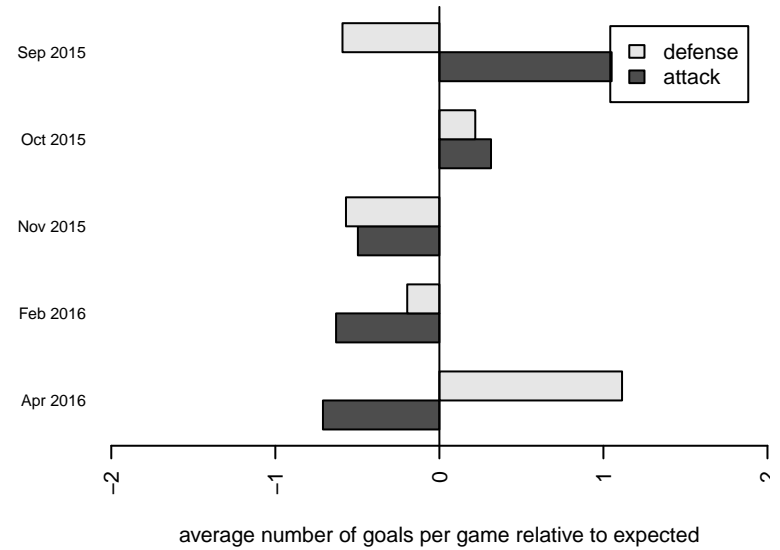

Performance relative to 13 month average